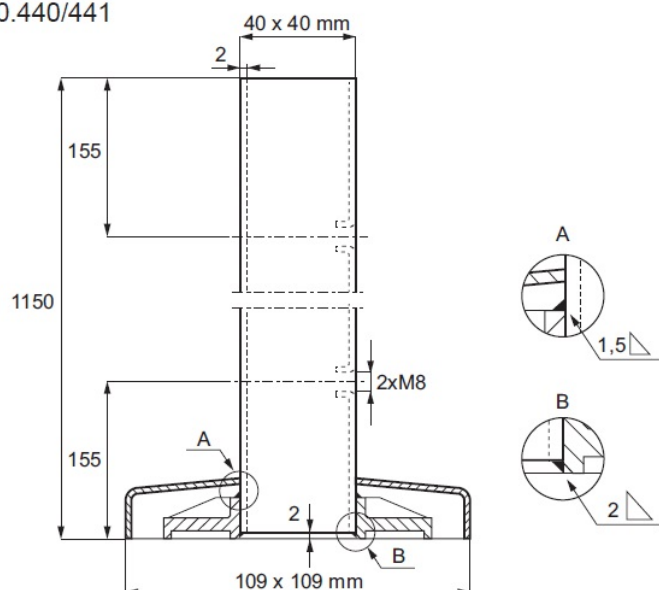

PRODUCT SHEET

Description:

SQ End Baluster SS316 Brush, 40x40x2x1150mm, 2 Holes One Side

Item number:

22.10.441-0

Units	Box	Carton	HS Code	Barcode
Pcs.	1	4	8302419000	
				5704866108874

22.10.440/441

SISO A/S